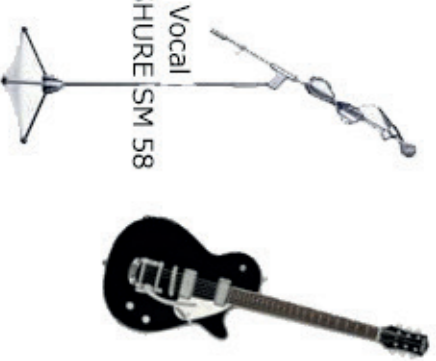

Andreas

Lead Vocal
Sennheiser 865 eFunk

Monitor 1
Aux 1

230V
Bass/Amp
XLR Output

Frank

Vokal
Beyer Dynamic TG V70d

Monitor 3
Aux 3

230V
Guitar/Amp
Ausgang am Amp

Wolfgang

Vocal
SHURE SM 58

Monitor 4
Aux 4